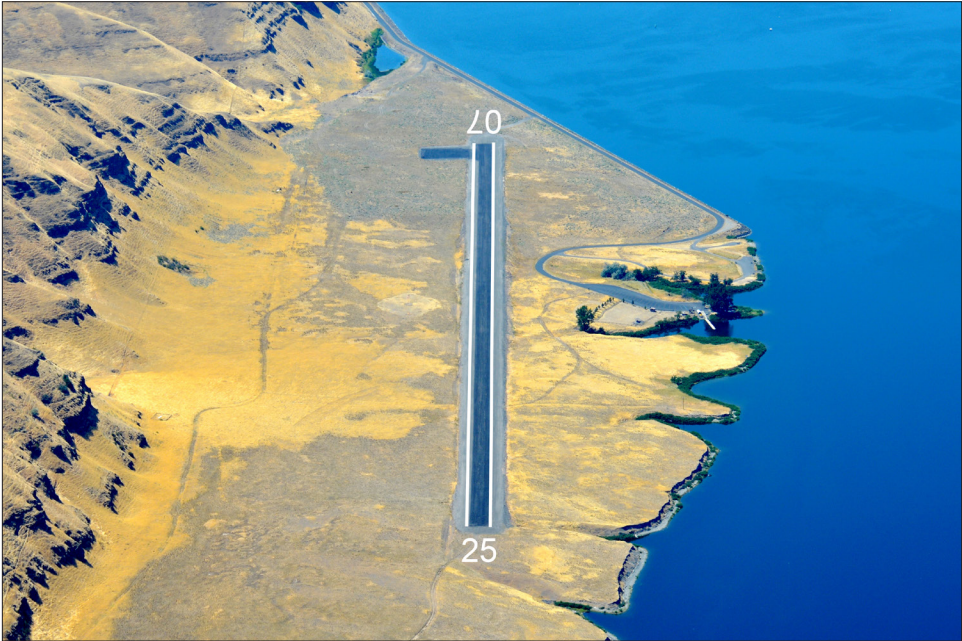

Starbuck / Little Goose Lock & Dam State / 16W

Communications	Navigation
----------------	------------

CTAF 122.9

Elevation 681' MSL
 TPA 1681' MSL (1000' AGL)
 Runway 07/25; 3400'x50'; Gravel
 Lights None
 Latitude N 46° 35.02.17454
 Longitude W 118 ° 00.13.95462

Services

Fuel None

Fly Washington Passport Program - Stamp is located inside the guest book box mounted on the visitor information sign.

Notes	Check the Chart Supplements and NOTAMS for open periods. For airport information and status, check WSDOT Aviation website. Call WSDOT Aviation (360-6918-2477 or 1-800-552-0666) for additional information prior to use. Use at your own risk.
--------------	---