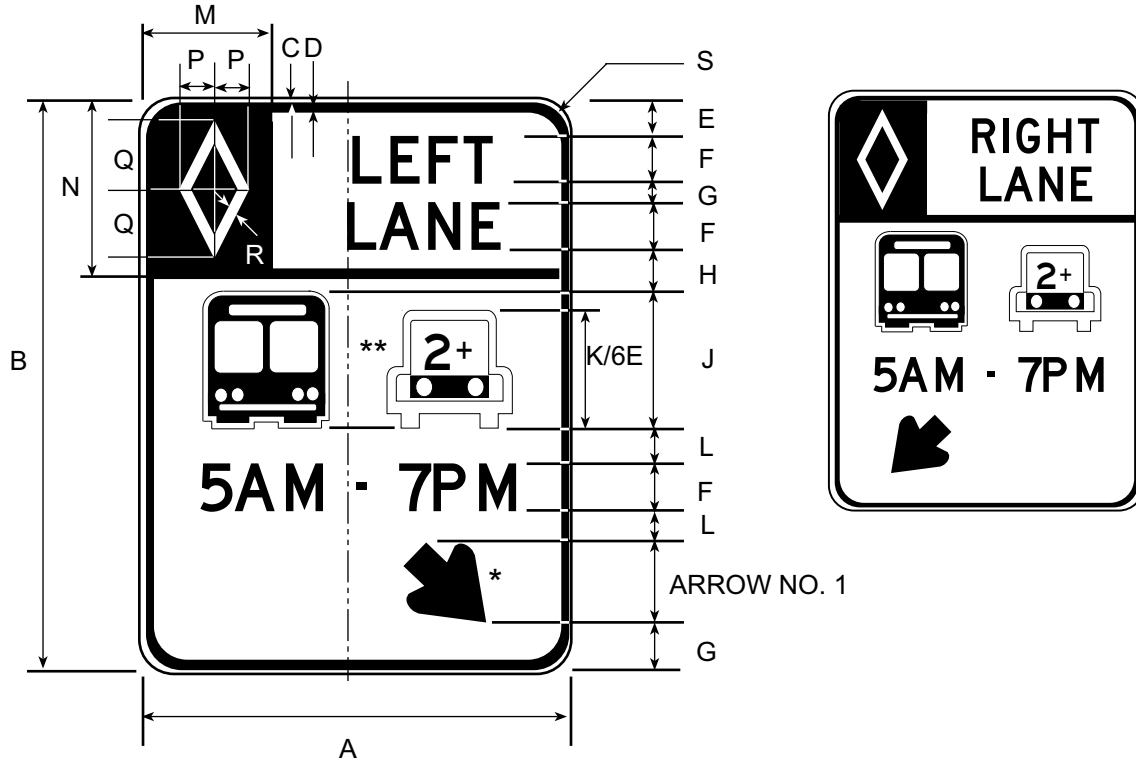

R3-1104L

6/03

R3-1104R

6/03

* SEE APPENDIX FOR STANDARD ARROW DETAILS

** SEE APPENDIX FOR STANDARD SYMBOLS

DIMENSIONS (MILLIMETERS)								
A	B	C	D	E	F	G	H	J
1350	1800	19	31	150	150D	100	125	450

K	L	M	N	P	Q	R	S
300	75	550	650	125	200	38	75

DIMENSIONS (MILLIMETERS)								
A	B	C	D	E	F	G	H	J
54	72	3/4	1 1/4	6	6D	4	5	18

K	L	M	N	P	Q	R	S
12	3	22	26	5	10	1 1/2	3

COLORS

LEGEND - BLACK (NON-REFL)

BACKGROUND - WHITE (REFL)

SYMBOLS - WHITE (REFL) ON BLACK (NON-REFL)