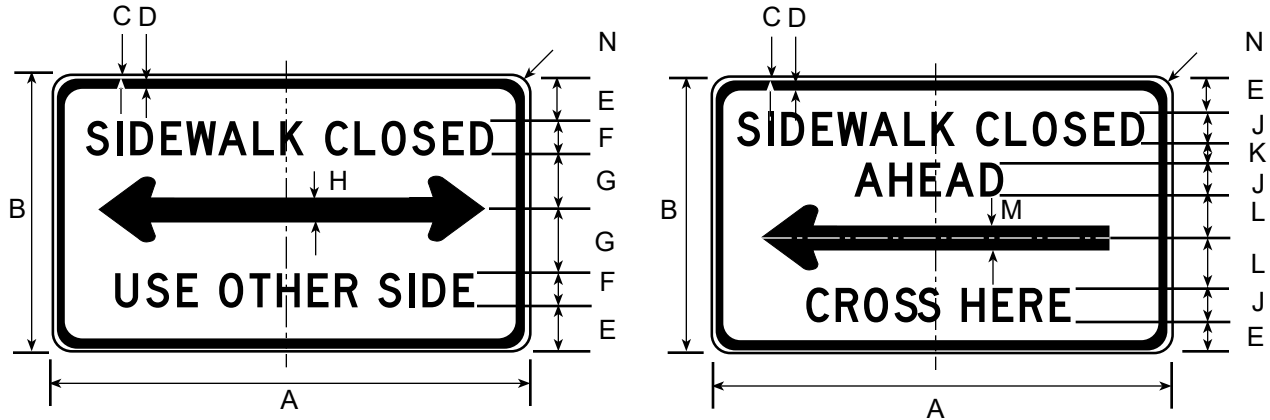

R9-10

6/03

R9-11

6/03

*SEE APPENDIX FOR STANDARD ARROW DETAILS

DIMENSIONS (MILLIMETERS)						
A	B	C	D	E	F	G
600	300	9	16	44	50C	56
H	J	K	L	M	N	
41	38D	19	41	17	38	

DIMENSIONS (INCHES)						
A	B	C	D	E	F	G
24	12	3/8	5/8	1 3/4	2C	2 1/4
H	J	K	L	M	N	
1 5/8	1 1/2D	3/4	1 5/8	1 1/16	1 1/2	

COLORS
LEGEND - BLACK
BACKGROUND - WHITE (REFL)