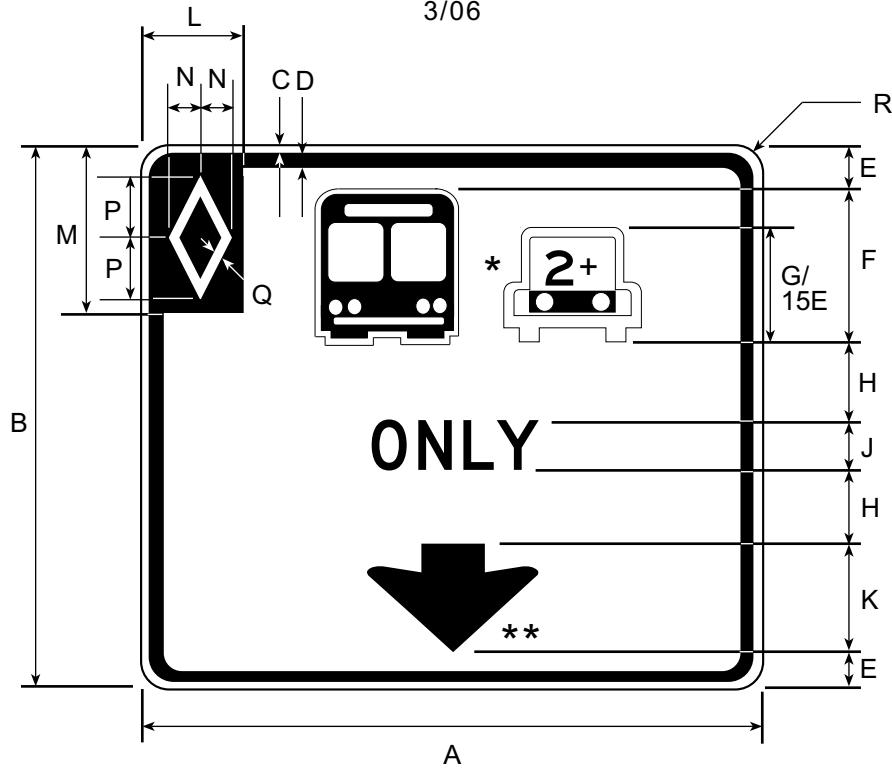

R3-1401

3/06

* SEE APPENDIX FOR STANDARD SYMBOLS

** SEE APPENDIX FOR STANDARD ARROW DETAILS

DIMENSIONS (MILLIMETERS)							
A	B	C	D	E	F	G	H
3000	2900	38	50	150	900	750	200
J	K	L	M	N	P	Q	R
250D	550	450	900	150	300	50	150

DIMENSIONS (INCHES)							
A	B	C	D	E	F	G	H
120	96	1 1/2	2	6	36	30	8
J	K	L	M	N	P	Q	R
10D	22	18	36	6	12	2	6

COLORS

LEGEND - BLACK (NON-REFL)
BACKGROUND - WHITE (REFL)
SYMBOLS - WHITE (REFL) ON BLACK (NON-REFL)