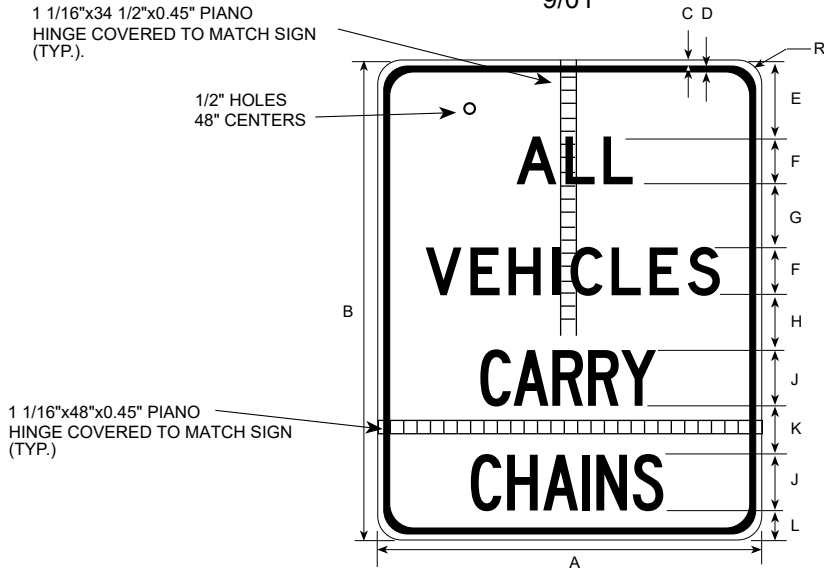

R16-2100

9/01