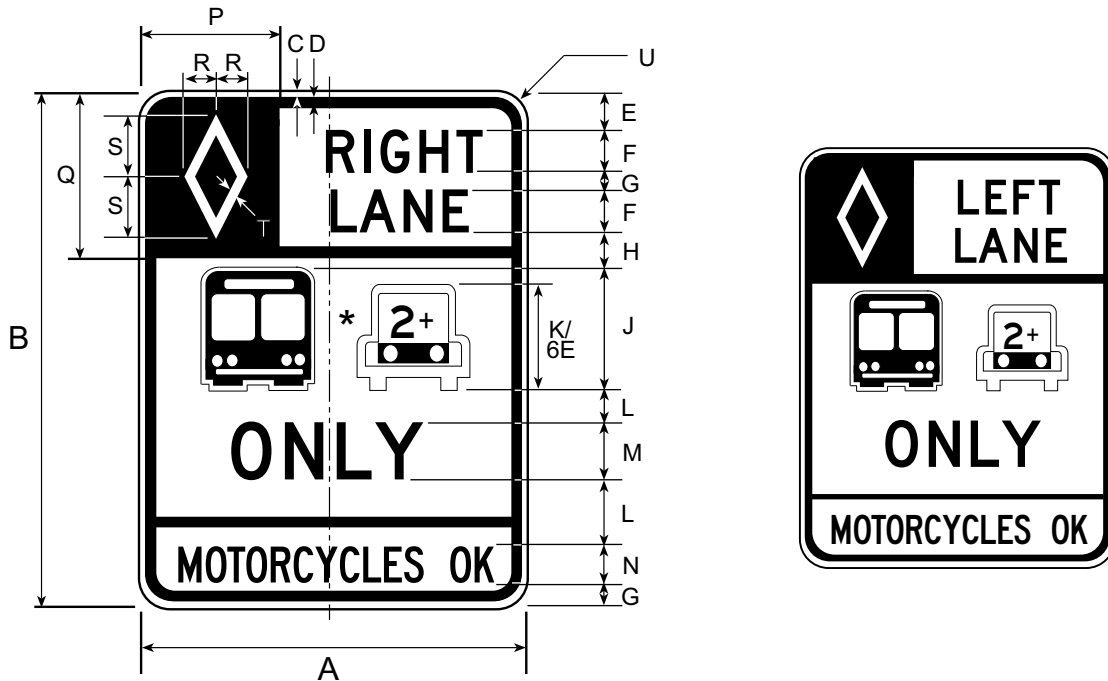

R3-1103R

3/06

R3-1103L

3/06

* SEE APPENDIX FOR STANDARD SYMBOLS

DIMENSIONS (MILLIMETERS)									
A	B	C	D	E	F	G	H	J	K
1350	1800	19	31	150	150D	100	125	450	300

L	M	N	P	Q	R	S	T	U
150	200D	75C	550	650	125	250	38	75

DIMENSIONS (INCHES)									
A	B	C	D	E	F	G	H	J	K
54	72	3/4	1 1/4	6	6D	4	5	18	12

L	M	N	P	Q	R	S	T	U
6	8D	3C	22	26	5	10	1 1/2	3

COLORS

LEGEND - BLACK (NON-REFL)
BACKGROUND - WHITE (REFL)
SYMBOLS - WHITE (REFL) ON BLACK (NON-REFL)