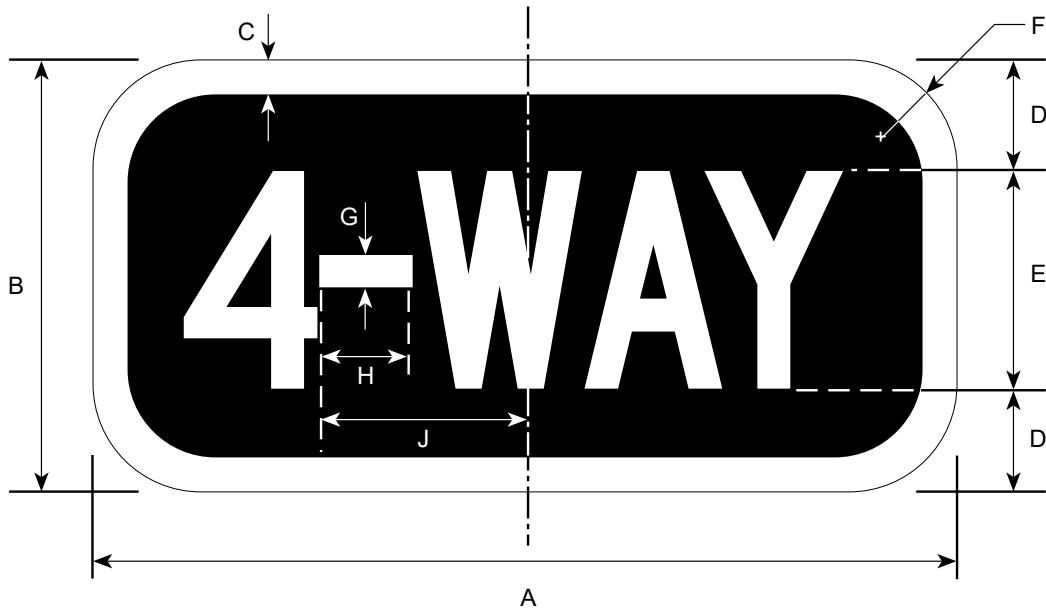

R1-3

11/97

DIMENSIONS (MILLIMETERS)								
A	B	C	D	E	F	G	H	J
300	150	13	38	75C	38	11	27	69

DIMENSIONS (INCHES)								
A	B	C	D	E	F	G	H	J
12	6	1/2	1 1/2	3C	1 1/2	27/64	1 1/16	2 3/4

COLORS

LEGEND - WHITE (REFL)
BACKGROUND - RED (REFL)