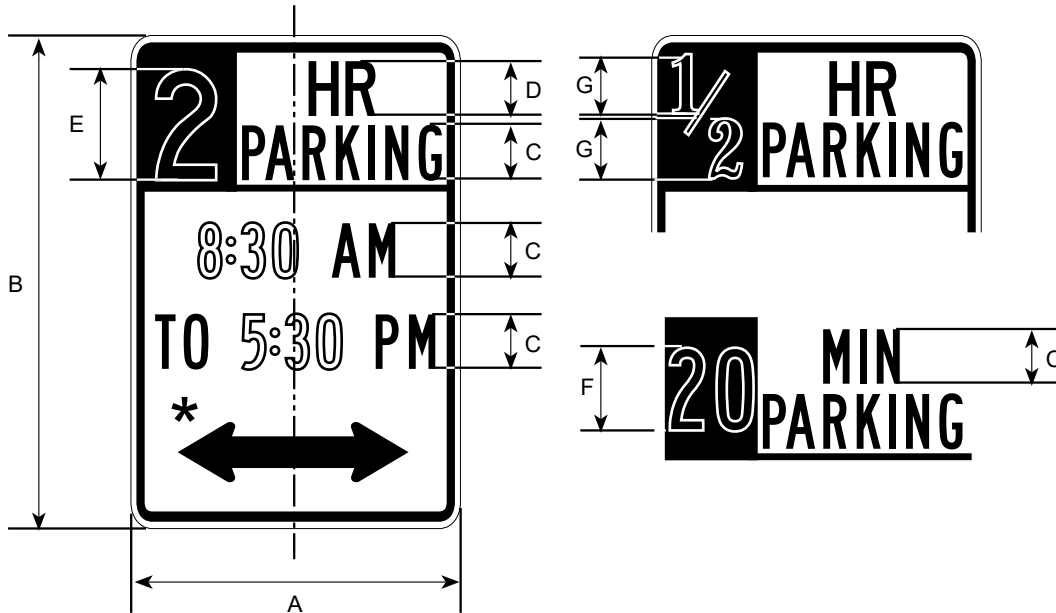

R7-108

11/97

* SEE APPENDIX FOR STANDARD ARROW DETAILS

DIMENSIONS (MILLIMETERS)						
A	B	C	D	E	F	G
300	450	50B	50C	100C	75B	50D

DIMENSIONS (INCHES)						
A	B	C	D	E	F	G
12	18	2B	2C	4C	3B	2D

COLORS

TOP LEFT
LEGEND - WHITE
BACKGROUND - GREEN

TOP RIGHT & BOTTOM
LEGEND - GREEN
BACKGROUND - WHITE