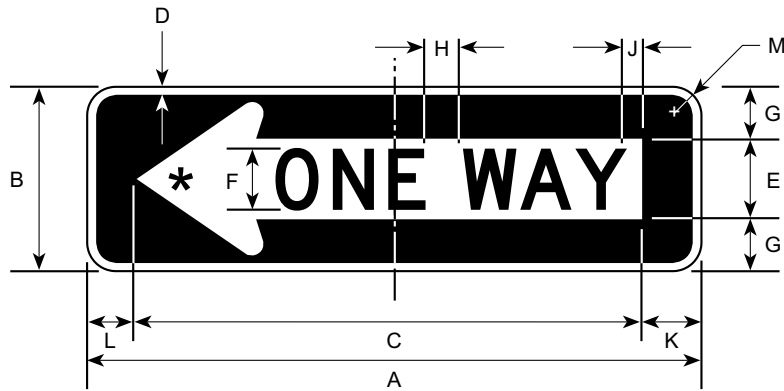

R6-1 L / R

5/06

R6-1L