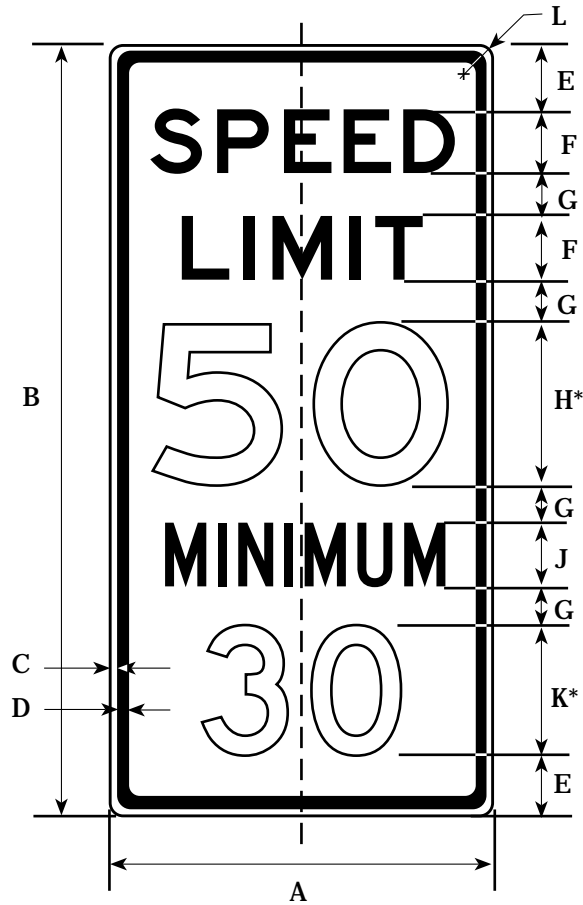

R2-4A

6/00

DIMENSIONS (MILLIMETERS)										
A	B	C	D	E	F	G	H	J	K	L
600	1200	9	16	100	100E	63	250E	100C	200D	38
900	1800	16	22	150	150E	100	350E	150C	300D	56
1200	2400	19	31	200	200E	162.5	400E	200C	350D	75

DIMENSIONS (INCHES)										
A	B	C	D	E	F	G	H	J	K	L
24	48	3/8	5/8	4	4E	2 1/2	10E	4C	8D	1 1/2
36	72	5/8	7/8	6	6E	4	14E	6C	12D	2 1/4
48	96	3/4	1 1/4	8	8E	6 1/2	16E	8C	14D	3

* Optically space numerals about vertical centerline.

COLORS

LEGEND - BLACK (NON-REFL)
BACKGROUND - WHITE (REFL)