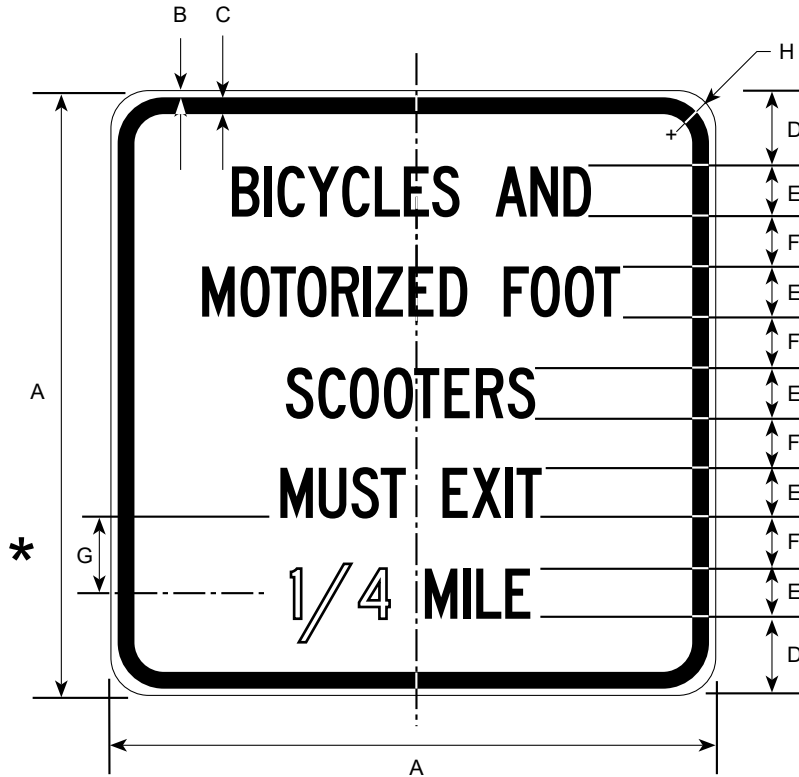

R5-602

11/03

* Centerline of alternative message or arrow
NOTE: Use 2"C letters or 12"x 6" arrow for alternatives

DIMENSIONS (MILLIMETERS)							
A	B	C	D	E	F	G	H
600	9	16	75	50C	50	75	38

DIMENSIONS (INCHES)							
A	B	C	D	E	F	G	H
24	3/8	5/8	3	2C	2	3	1 1/2

COLORS

LEGEND - BLACK (NON-REFL)
BACKGROUND - WHITE (REFL)