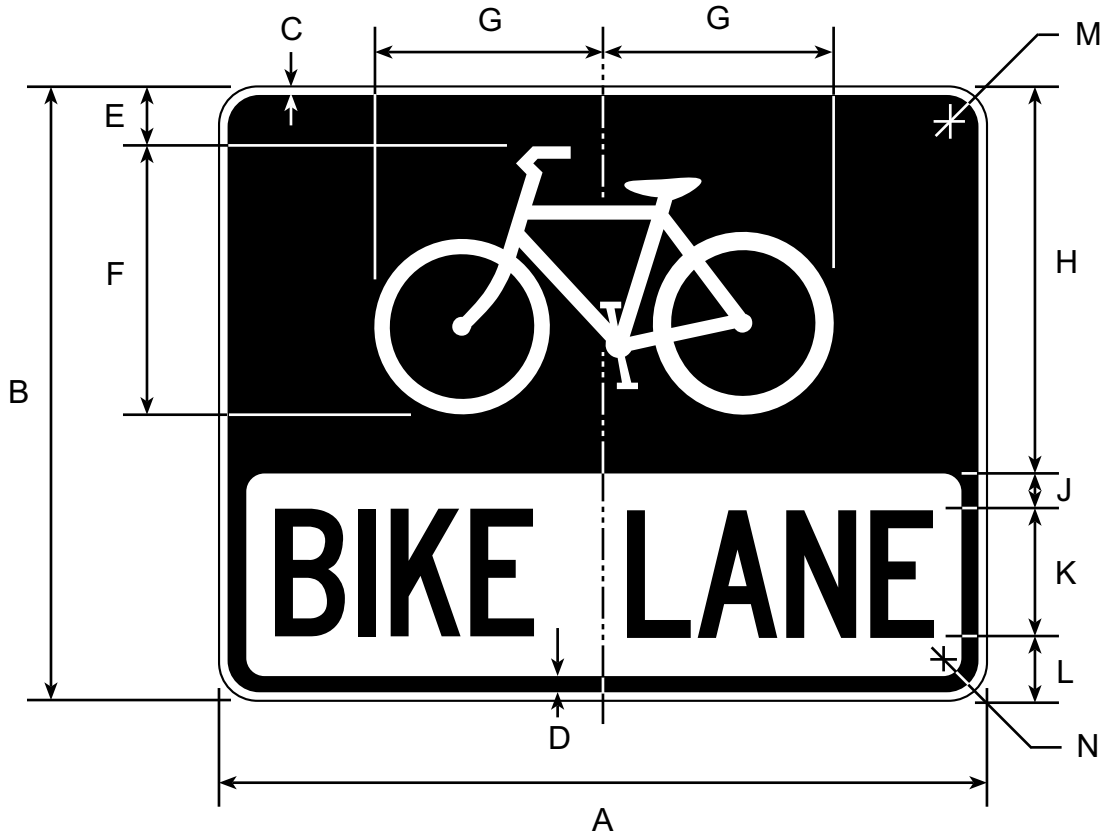

R3-17

2/06

** See appendix for standard symbol details

DIMENSIONS (MILLIMETERS)												
A	B	C	D	E	F	G	H	J	K	L	M	N
750	600	9	16	69	262	225	375	38	125C	63	38	19

DIMENSIONS (INCHES)												
A	B	C	D	E	F	G	H	J	K	L	M	N
30	24	3/8	5/8	2 3/4	10 1/2	9	15	1 1/2	5C	2 1/2	1 1/2	3/4

COLORS

TOP

SYMBOL - WHITE (REFL)
BACKGROUND - BLACK (NON-REFL)

BOTTOM

LEGEND - BLACK (NON-REFL)
BACKGROUND - WHITE (REFL)