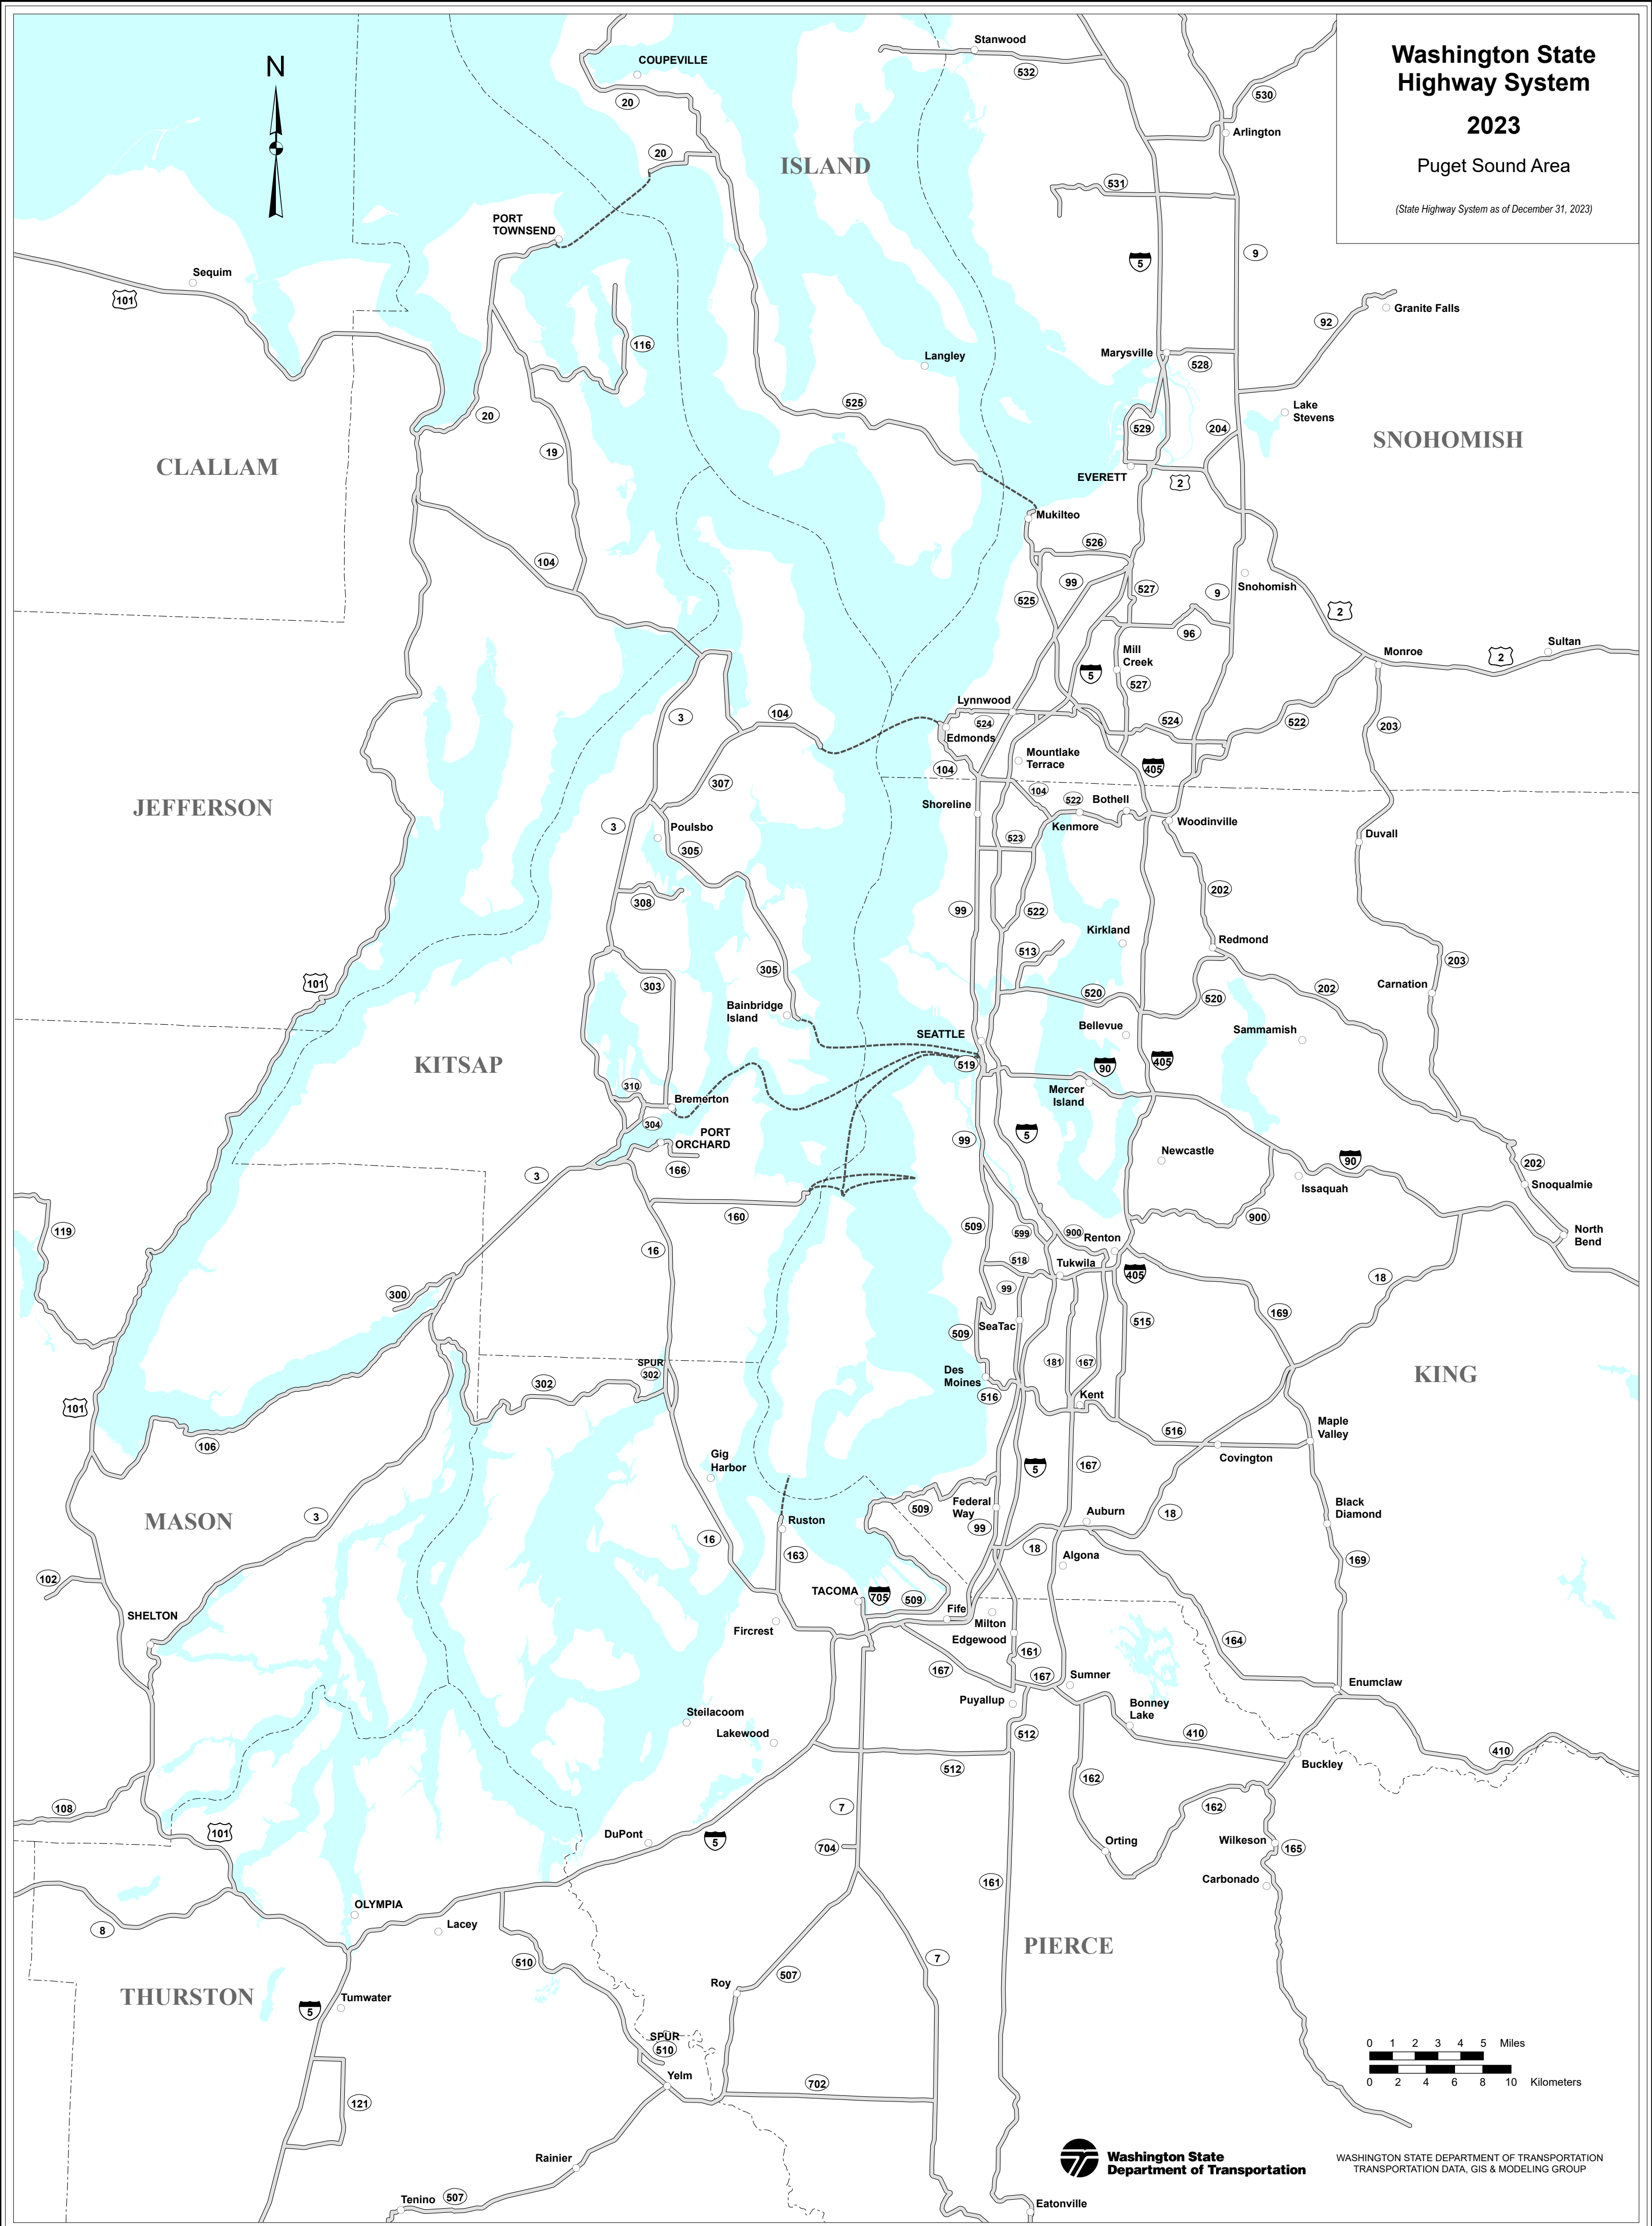

Washington State Highway System

2023

Puget Sound Area

(State Highway System as of December 31, 2023)

WASHINGTON STATE DEPARTMENT OF TRANSPORTATION
TRANSPORTATION DATA, GIS & MODELING GROUP